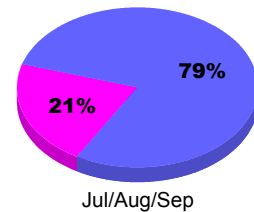

Jul/Aug/Sep

■ Male   ■ Female