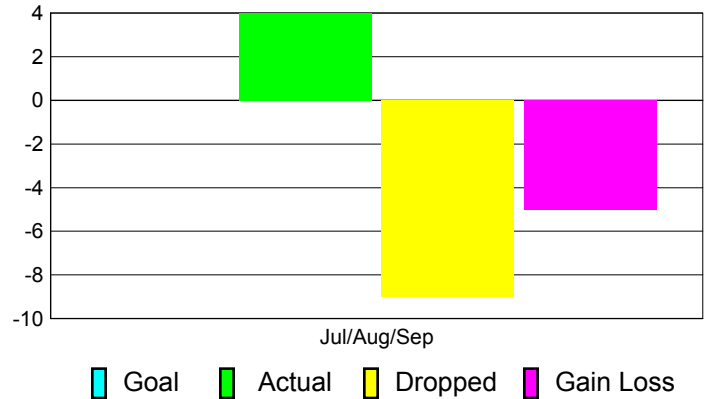

### YTD Status Quo Clubs 2012-2013

Status Quo Clubs Compared to Status Quo Members

## MEMBERSHIP

Membership Results  
2012-2013

Membership  
2011-2012

Month	Net Memb Goal	Actual New Memb	Actual Dropped Memb	Gain/Loss of Memb	Gain/Loss of Memb
Jul/Aug/Sep	0	4	-9	-5	-18
<b>Totals</b>	<b>0</b>	<b>4</b>	<b>-9</b>	<b>-5</b>	<b>-18</b>

### Membership Results 2012-2013

Goal, New, Dropped, Gain/Loss

### Comparison of Membership Gain/Loss

Current Year Compared to the Previous Year